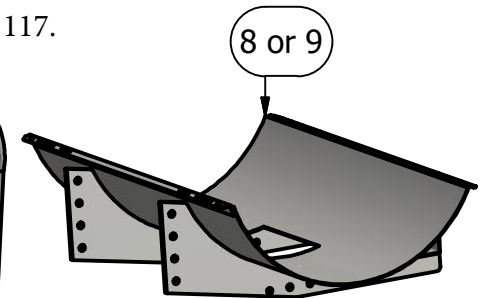

Side Mount Agco

DT160,DT180,DT200,DT225
DT180a,DT200a,DT220a,DT240a

300 ID: AMC-DTMT6B84-0208-SMS-300R

400 ID: AMC-DTMT6B84-0208-SMS-400R

Bolt List

QTY	Description	Placement
12	20 mm x 60 mm Bolts	Side Plate to Tractor
12	20 mm Harden Flatwashers	
24	3/4 x 2 1/2 Bolts	Side Plates to Undertruss
20	3/4 x 2 1/2 Gd 8 Bolts	Side Plates to Tubes
4	3/4 x 7 x 9 U Bolts	Conv to Tube
12	3/4 x 2 1/2 Bolts	Saddle to Conv
64	3/4 in Lock Washers	
64	3/4 in Nuts	
4	Nylon Straps	Tank to Saddle

PARTS LIST

ITEM	QTY	PART NUMBER	DESCRIPTION
1	1	30-1400R	Cat MT 600 ser Side Plate R
2	1	30-1400L	CAT MT 600 Ser Side Plate L
3	1	30-1201	Cat MT600 a ser/AGCO DT Undertruss
4	2	20-1022	7x7x6' tube, black
5	2	20-1800	Saddle Conv.
6	1	30-1903	Step bottom Bracket
7	1	30-1902	Step Handle
8	2	20-1011	300 Saddle
9	1	20-1013	400 Saddle

Price List

300 gal w/Tanks \$5225.00

400 gal w/Tanks \$5755.00

Limitations may apply. Please consult
API Sales at 800-288-1117.

Front

B

B

A