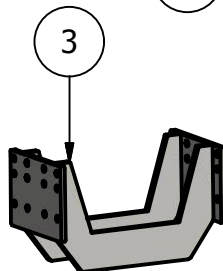

Side Mount Agco

DT160,DT180,DT200,DT225
DT180a,DT200a,DT220a,DT240a

300 ID: AMC-DTMT6B84-0208-SMS-300R

400 ID: AMC-DTMT6B84-0208-SMS-400R

Bolt List

QTY	Description	Placement
12	20 mm x 60 mm Bolts	Side Plate to Tractor
12	20 mm Harden Flatwashers	
24	3/4 x 2 1/2 Bolts	Side Plates to Undertruss
20	3/4 x 2 1/2 Gd 8 Bolts	Side Plates to Tubes
4	3/4 x 7 x 9 U Bolts	Conv to Tube
12	3/4 x 2 1/2 Bolts	Saddle to Conv
64	3/4 in Lock Washers	
64	3/4 in Nuts	
4	Nylon Straps	Tank to Saddle

PARTS LIST

ITEM	QTY	PART NUMBER	DESCRIPTION
1	1	30-1400R	Cat MT 600 ser Side Plate R
2	1	30-1400L	CAT MT 600 Ser Side Plate L
3	1	30-1201	Cat MT600 a ser/AGCO DT Undertruss
4	2	20-1022	7x7x6' tube, black
5	2	20-1800	Saddle Conv.
6	1	30-1903	Step bottom Bracket
7	1	30-1902	Step Handle
8	2	20-1011	300 Saddle
9	1	20-1013	400 Saddle

Price List

300 gal w/Tanks $5225.00

400 gal w/Tanks $5755.00

Limitations may apply. Please consult
API Sales at 800-288-1117.

Front

B

B

A

A

2

1

1