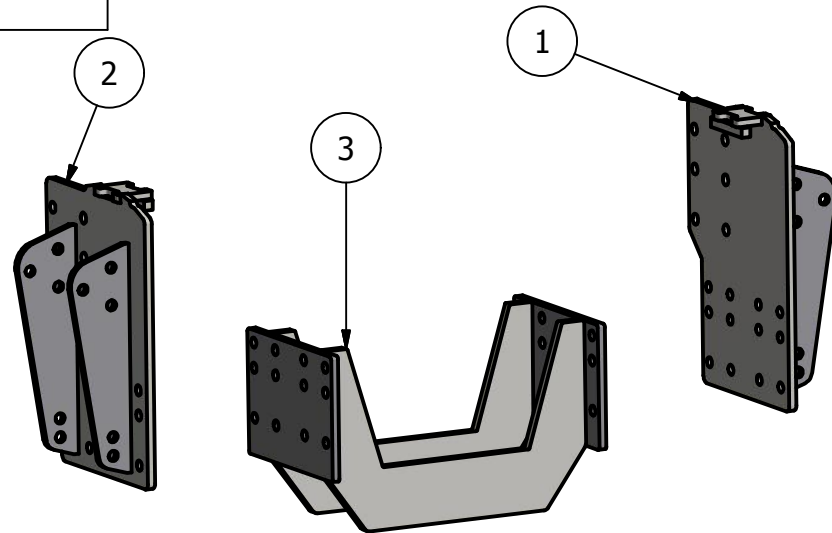

Side Mount Conv. Agco

DT160,DT180,DT200,DT225
DT180a,DT200a,DT220a,DT240a

CONV ID: AMC-DTMT6B84-0208-SMS-CONV

PARTS LIST			
ITEM	QTY	PART NUMBER	DESCRIPTION
1	1	30-1400R	Cat MT 600 ser Side Plate R
2	1	30-1400L	CAT MT 600 Ser Side Plate L
3	1	30-1201	Cat MT600 a ser/AGCO DT Undertruss

Price List
$1375.00

Limitations may apply.
Please consult API Sales at
800-288-1117.

Bolt List		
QTY	Description	Placement
12	20 mm x 60 mm Bolts	Side Plate to Tractor
12	20 mm Harden Flatwashers	
24	3/4 x 2 1/2 Bolts	Side Plates to Undertruss
20	3/4 x 2 1/2 Gd 8 Bolts	Side Plates to Tubes
44	3/4 in Lock Washers	
44	3/4 in Nuts	

2

1

B

B

A

A

2

1