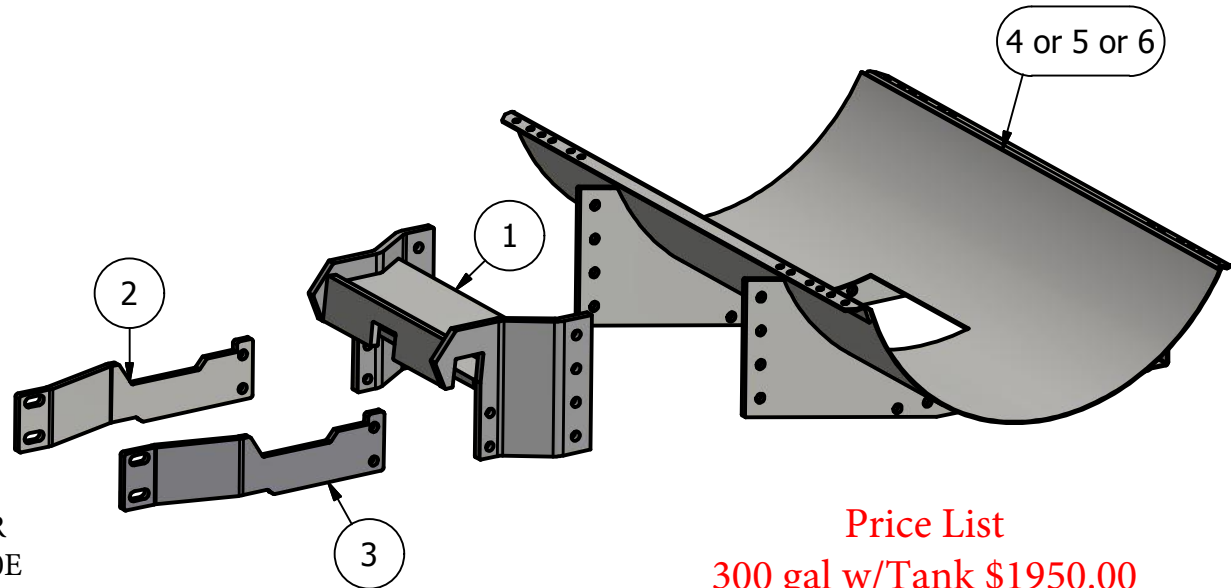

# Front Mount Agco

DT160,DT180,DT200,DT225  
DT180a,DT200a,DT220a,DT240a

PARTS LIST			
ITEM	QTY	PART NUMBER	DESCRIPTION
1	1	30-1301	Agco Allis Hook
2	1	30-1701L	Cat MT a FM Brace L
3	1	30-1701R	Cat MT a FM Brace R
4	1	20-1011	300 Saddle
5	1	20-1012E	300 Ellip Saddle
6	1	20-1013	400 Saddle

300 ID: AMC-DTAMT600-0208-FM-300R  
300E ID: AMC-DTAMT600-0208-FM-300E  
400 ID: AMC-DTAMT600-0208-FM-400R

**Price List**  
300 gal w/Tank \$1950.00  
300 gal Elliptical w/Tank \$2185.00  
400 gal w/Tank \$2215.00

Limitations may apply. Please  
consult API Sales at  
800-288-1117.

Bolt List		
QTY	Description	Placement
4	16 mm x 75 mm Bolts	Side brace to Tractor
12	3/4 x 2 1/2 Bolts	Tractor Brackets to Saddle
4	16 mm Hardened Flatwashers	
12	3/4" Lockwashers	
12	3/4" Nuts	
2	Nylon Straps	Tank to Saddle