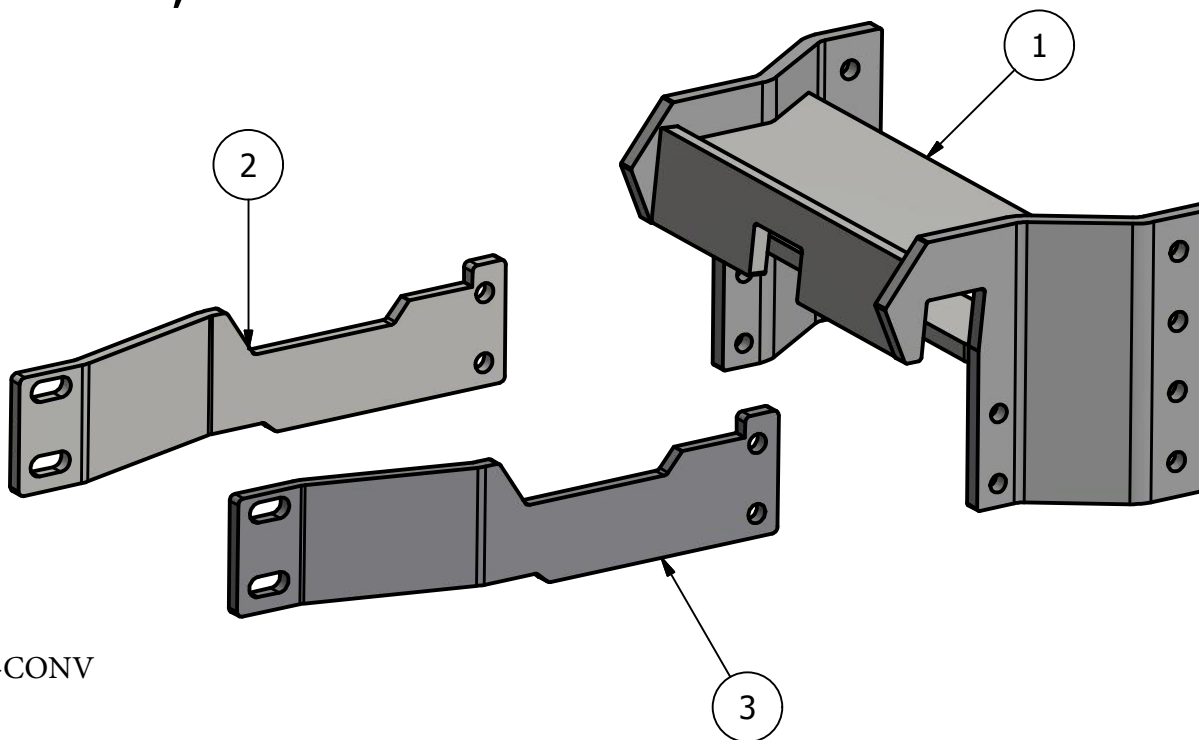

# Front Mount Conv. Agco

DT160,DT180,DT200,DT225  
DT180a,DT200a,DT220a,DT240a

PARTS LIST			
ITEM	QTY	PART NUMBER	DESCRIPTION
1	1	30-1301	Agco Allis Hook
2	1	30-1701L	Cat MT a FM Brace L
3	1	30-1701R	Cat MT a FM Brace R

CON ID: AMC-DTAMT600-0208-FM-CONV

Bolt List		
QTY	Description	Placement
4	16 mm x 75 mm Bolts	Side brace to Tractor
12	3/4 x 2 1/2 Bolts	Tractor Brackets to Saddle
4	16 mm Hardened Flatwashers	
12	3/4" Lockwashers	
12	3/4" Nuts	
2	Nylon Straps	Tank to Saddle