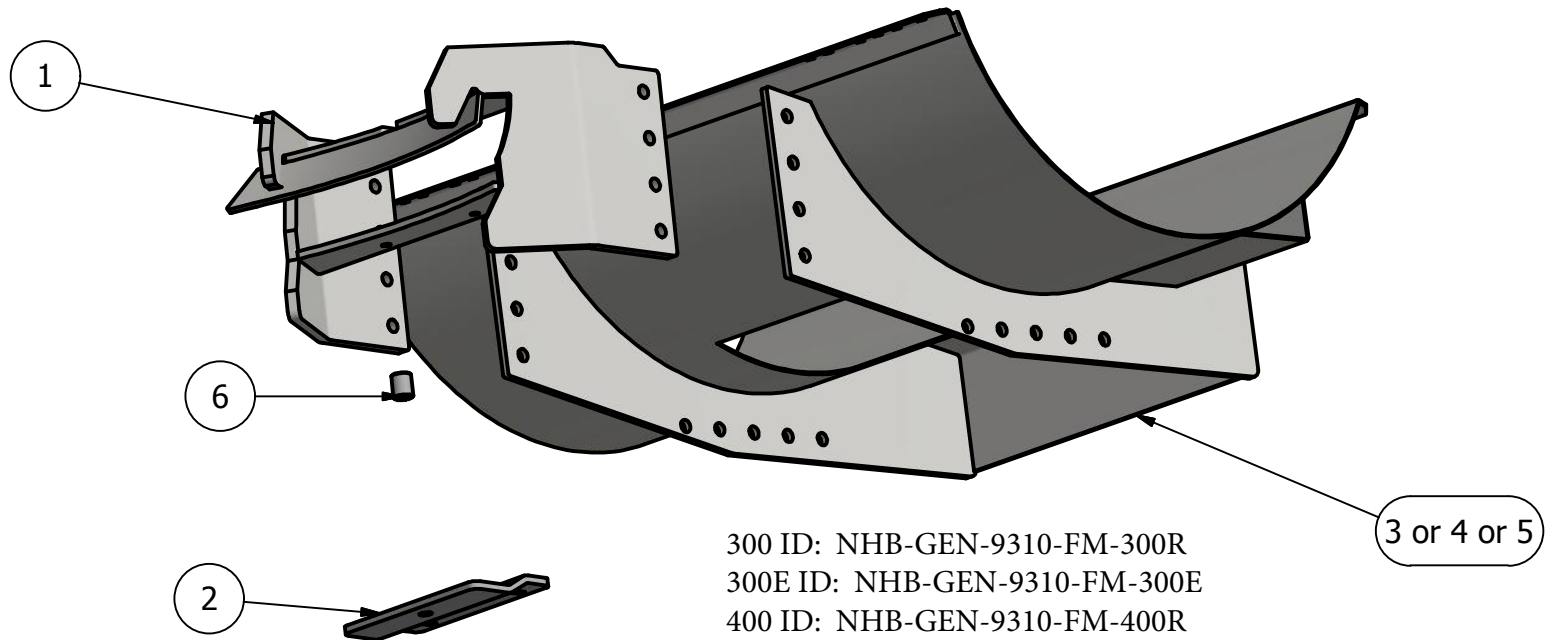

2

Front Mount Buhler Versatile (Genesis) 2145,2160

1

PARTS LIST			
ITEM	QTY	PART NUMBER	DESCRIPTION
1	1	40-1300	NH/GEN Hook
2	1	40-1900	NH/Gen Lock Plate
3	1	20-1011	300 Saddle
4	1	20-1012E	300 Ellip Saddle
5	1	20-1013	400 Saddle
6	1	40-1901	NH/GEN FM Bushing

Bolt List		
QTY	Description	Placement
8	3/4 x 2 1/2 Bolts	Hook to Saddle
1	3/4 x 3 Bolts	Lock Plate to Weight Bracket
9	3/4 in Lock Washers	
9	3/4 in Nuts	
2	1/2 x 2 Bolts	Lock Plate to Hook Bracket
2	1/2 in Lock Washers	
2	1/2 in Nuts	
4	Nylon Straps	Tank to Saddle

Price List
300 gal w/Tank $1700.00
300 gal Elliptical w/Tank $1935.00
400 gal w/Tank $1965.00

Limitations may apply. Please
consult API Sales at
800-288-1117.

300 ID: NHB-GEN-9310-FM-300R
300E ID: NHB-GEN-9310-FM-300E
400 ID: NHB-GEN-9310-FM-400R

B

B

A

A

2

1