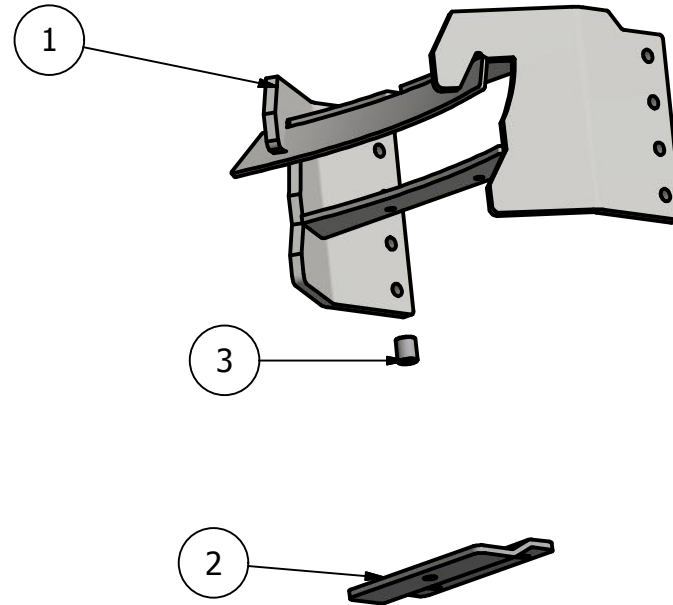

Front Mount Conv. Buhler - Versatile

2145,2160

1

PARTS LIST

ITEM	QTY	PART NUMBER	DESCRIPTION
1	1	40-1300	NH/GEN Hook
2	1	40-1900	NH/Gen Lock Plate
3	1	40-1901	NH/GEN FM Bushing

Price List
\$700.00

Limitations may apply. Please
consult API Sales at
800-288-1117.

Bolt List

QTY	Description	Placement
8	3/4 x 2 1/2 Bolts	Hook to Saddle
1	3/4 x 3 Bolts	Lock Plate to Weight Bracket
9	3/4 in Lock Washers	
9	3/4 in Nuts	
2	1/2 x 2 Bolts	Lock Plate to Hook Bracket
2	1/2 in Lock Washers	
2	1/2 in Nuts	
4	Nylon Straps	Tank to Saddle