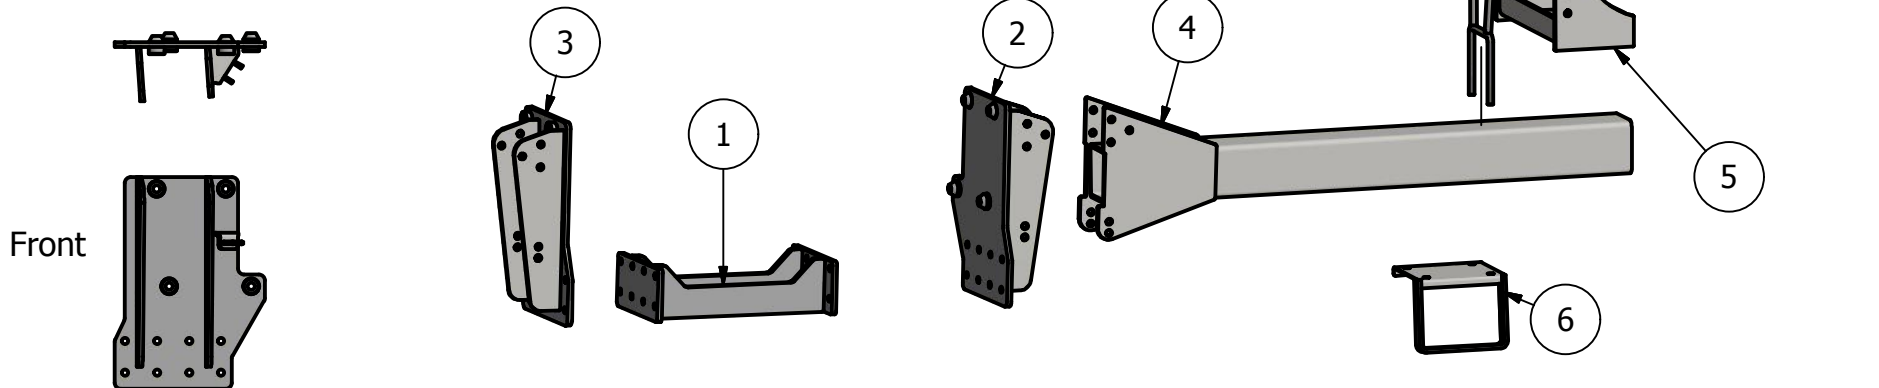

Side Mount Agco DT-B series

DT205B, DT225B, DT250B, DT275B

300 ID: AMC-DTBMT6CD86-0913-SMS-300R

400 ID: AMC-DTBMT6CD86-0913-SMS-400R

PARTS LIST			
ITEM	QTY	PART NUMBER	DESCRIPTION
1	1	30-1205	Undertruss b-c series
2	1	30-1408L	Agco b series Side Plate L
3	1	30-1408R	Agco B series Side Plate
4	2	20-1022	7x7x6' tube
5	2	20-1800	Saddle Conv.
6	1	30-1903	Step bottom Bracket
7	1	30-1902	Step Handle
8	2	30-1011	300 Saddle
9	2	20-1013	400 Saddle

Bolt List		
QTY	Description	Placement
8	20 mm x 90 mm Bolts	Side Plate to Tractor
8	20 mm Harden Flatwashers	
16	3/4 x 2 1/2 Bolts	Side Plates to Undertruss
20	3/4 x 2 1/2 Bolts	Side plate to Tube
4	3/4 x 7 x 9 U Bolts	Conv to Tube
12	3/4 x 2 1/2 Bolts	Saddle to Conv
56	3/4 in Lock Washers	
56	3/4 in Nuts	
4	Nylon Straps	Tank to Saddle

Price List
300 gal w/Tanks $5225.00
400 gal w/Tanks $5755.00

Limitations may apply. Please consult API Sales at 800-288-1117.

B

B

A

A

2

1