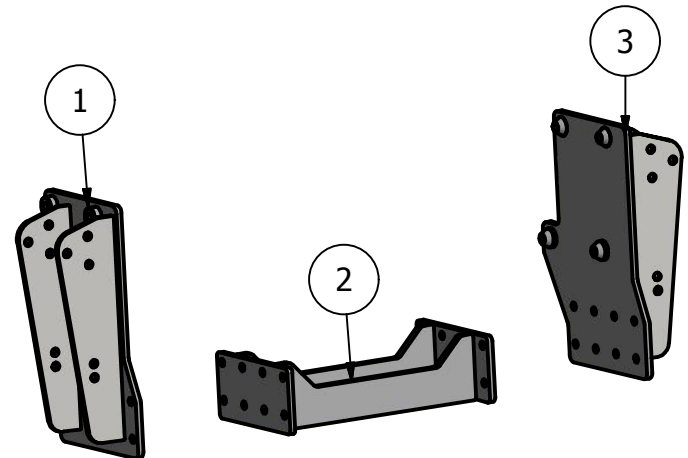

# Side Mount Conv. Agco DT-B series

DT205B, DT225B,  
DT250B, DT275B

PARTS LIST			
ITEM	QTY	PART NUMBER	DESCRIPTION
1	1	30-1408R	Agco B series Side Plate
2	1	30-1205	Undertruss b-c series
3	1	30-1408L	Agco b series Side Plate L

**Price List**  
**\$1375.00**

Limitations may apply. Please  
consult API Sales at  
800-288-1117.

Bolt List		
QTY	Description	Placement
8	20 mm x 90 mm Bolts	Side Plate to Tractor
8	20 mm Harden Flatwashers	
16	3/4 x 2 1/2 Bolts	Side Plates to Undertruss
20	3/4 x 2 1/2 Bolts	Side plate to Tube
36	3/4 in Lock Washers	
36	3/4 in Nuts	

Front

CONV ID: AMC-DTBMT6CD86-0913-SMS-CONV