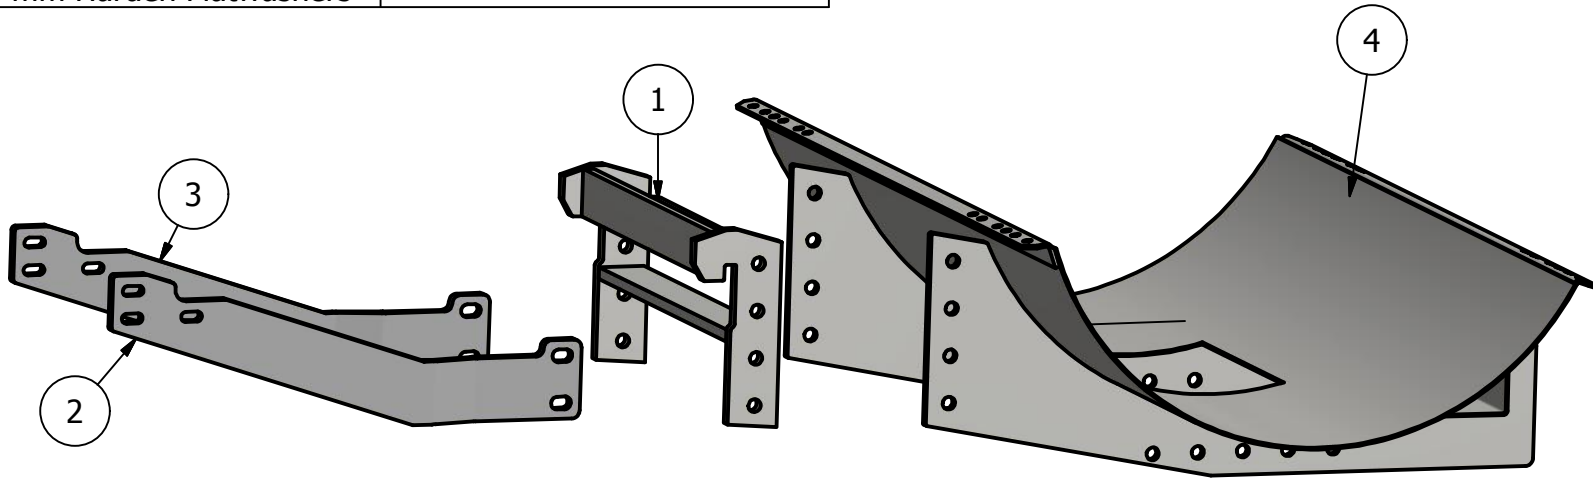

Front Mount Case IH Magnum

8910,8920,8930,8940,8950

PARTS LIST

ITEM	QTY	PART NUMBER	DESCRIPTION
1	1	20-1301	Case MAG 89 Hook
2	1	20-1705R	Case MAG 89 FM Side Brace R
3	1	20-1705L	Case MAG 89 FM Side Brace L
4	1	20-1011	300 Saddle

Price List
300 gal w/Tank $1950.00

Bolt List

QTY	Description	Placement
4	3/4 x 2 1/2 Bolts	Hook to Saddle
4	3/4 x 3 1/2 Bolts	Side Brace to Hook
6	16 mm x 60 mm Bolts	Side Brace to Tractor
8	3/4 in Lock Washers	
8	3/4 in Nuts	
6	16 mm Harden Flatwashers	

Limitations may apply. Please consult API
Sales at 800-288-1117.

300 ID: CS-MAG7189-9798-FM-300R