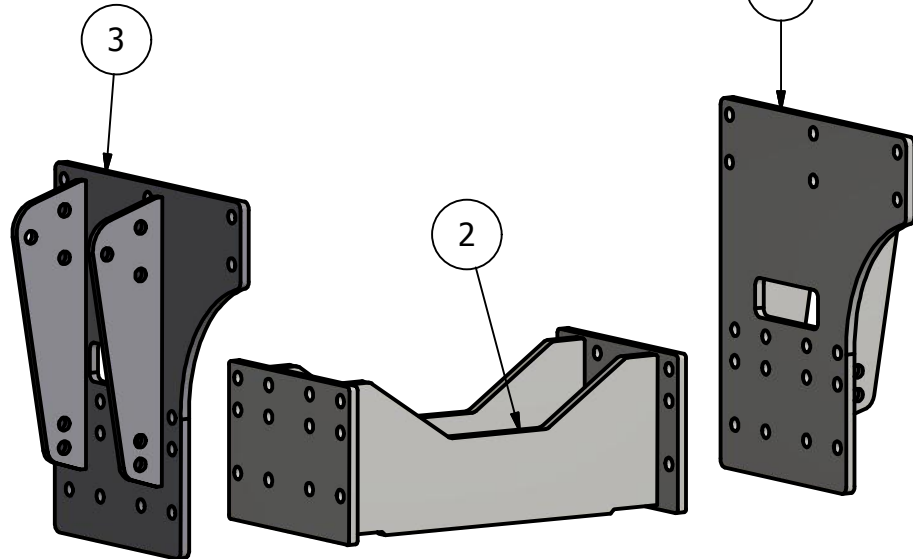

# Side Mount Conv. Buhler Versatile (Genesis)

## 2145,2160

CONV ID: NHB-GEN-9310-SMS-CONV

Bolt List		
QTY	Description	Placement
12	3/4 x 5 Bolts	Side Plate to Tractor
24	3/4 x 2 1/2 Bolts	Side Plates to Undertruss
36	3/4 in Lock Washers	
36	3/4 in Nuts	

PARTS LIST			
ITEM	QTY	PART NUMBER	DESCRIPTION
1	1	40-1401L	NH HC Side Plate L
2	1	40-1201	Genesis Under Truss
3	1	40-1401R	NH HC Side Plate R

**Price List**  
**\$1375.00**

Limitations may apply.  
Please consult API Sales at  
800-288-1117.