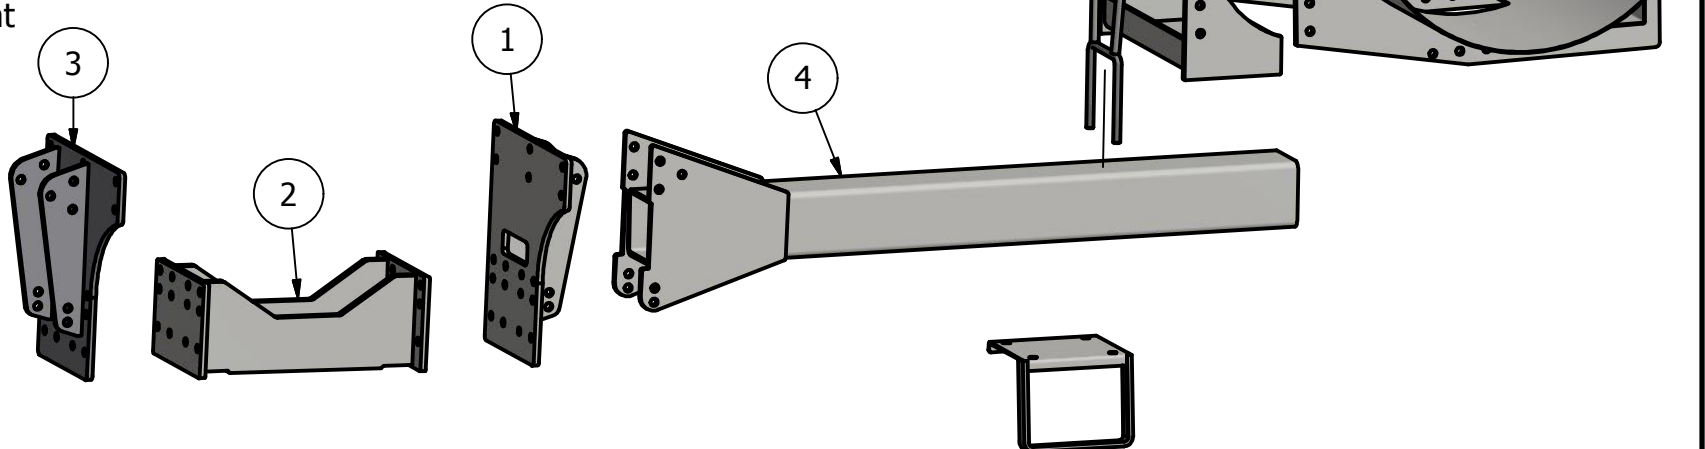

Side Mount Buhler Versatile (Genesis)

2145 , 2160

300 ID: NHB-GEN-9310-SMS-300R

400 ID: NHB-GEN-9310-SMS-400R

Bolt List

QTY	Description	Placement
12	3/4 x 5 Bolts	Side Plate to Tractor
24	3/4 x 2 1/2 Bolts	Side Plates to Undertruss
20	3/4 x 2 1/2 Bolts	Side plate to Tube
4	3/4 x 7 x 9 U Bolts	Conv to Tube
12	3/4 x 2 1/2 Bolts	Saddle to Conv
76	3/4 in Lock Washers	
76	3/4 in Nuts	
4	Nylon Straps	Tank to Saddle

PARTS LIST

ITEM	QTY	PART NUMBER	DESCRIPTION
1	1	40-1401L	NH HC Side Plate L
2	1	40-1201	Genesis Under Truss
3	1	40-1401R	NH HC Side Plate R
4	2	20-1022	7x7x6' tube, black
5	2	20-1800	Saddle Conv.
6	2	20-1011	300 Saddle
7	2	20-1013	400 Saddle
8	1	30-1903	Step bottom Bracket
9	1	30-1902	Step Handle

Price List

300 gal w/Tanks $5225.00

400 gal w/Tanks $5755.00

Limitations may apply.
Please consult API Sales at
800-288-1117.

Front

2

4

1