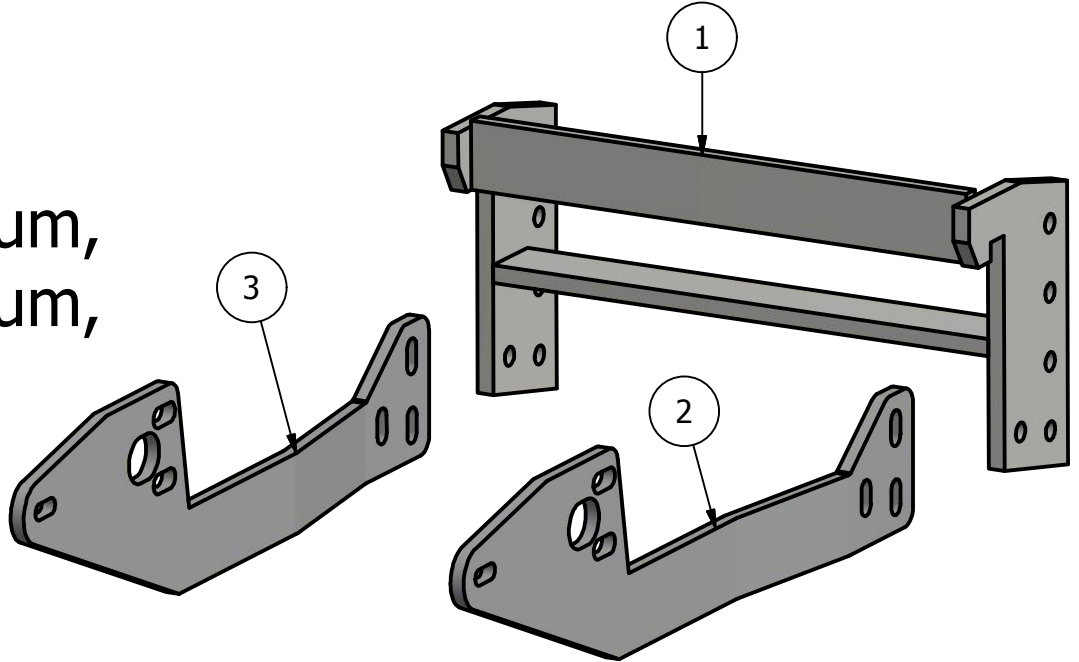

Front Mount Conv. with Weight Bracket

PARTS LIST			
ITEM	QTY	PART NUMBER	DESCRIPTION
1	1	10-1302	JD 7000/ 30-60 Hook
2	1	10-1718R	7430 Side Brace with Hook RH
3	1	10-1718L	7430 Side Brace with Hook LH

John Deere
7220,7320,7420,7520
7130,7230,7330

7130 Premium,7230 Premium,
7330 Premium,7430 Premium,
7530 Premium

CONV ID: JD-7000PW-0311-FM-CONV

Bolt List		
QTY	Description	Placement
4	20mm x 45mm x 10.9 Bolts	Side Brace to Tractor
2	16mm x 45mm x 10.9 Bolts	Side Brace to Tractor
4	20mm Hardened Flatwashers	
2	16mm Hardened Flatwashers	
6	3/4 x 2 1/2 Bolts	Saddle to Hook
4	3/4 x 3 Bolts	Saddle to Hook & Side Brace
10	3/4 Lockwashers	
10	3/4 Nuts	