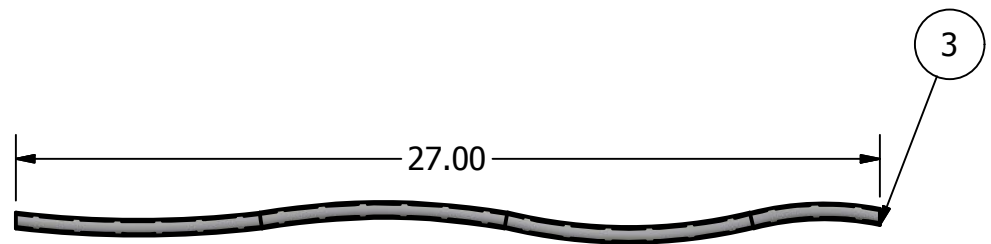

Fuel Filter Relocation Kit

John Deere 2014 Models

8245R 8270R 8295R
8320R 8345R 8370R

PARTS LIST			
ITEM	QTY	PART NUMBER	DESCRIPTION
1	1	10-1914	JD 8R 2014 Fuel Filter Bracket
2	1	10-1915	GH 100-8 Hose x 19in
3	1	10-1916	GH 100-8 Hose x 27in

Price List
$80.00

Limitations may apply. Please
consult API Sales at 800-288-1117.

ID: JD-8R-14CU-FFB