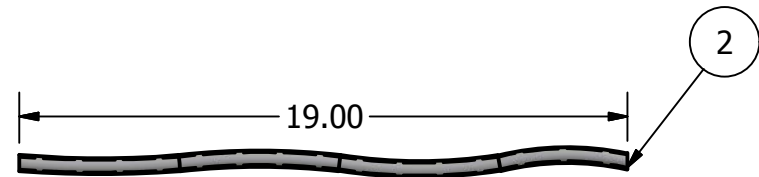

Fuel Filter Relocation Kit

John Deere 2014 Models

8245R 8270R 8295R
8320R 8345R 8370R

PARTS LIST			
ITEM	QTY	PART NUMBER	DESCRIPTION
1	1	10-1914	JD 8R 2014 Fuel Filter Bracket
2	1	10-1915	GH 100-8 Hose x 19in
3	1	10-1916	GH 100-8 Hose x 27in

Price List
$80.00

Limitations may apply. Please
consult API Sales at 800-288-1117.

ID: JD-8R-14CU-FFB