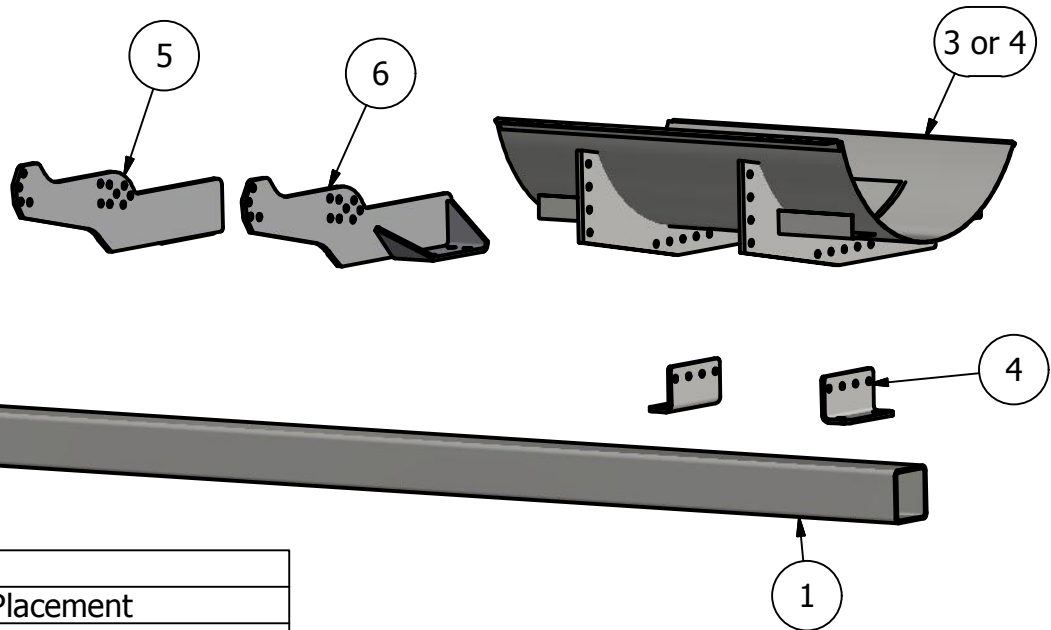

# Front Side Mount John Deere 9370R - 9420R - 9470R & RX 9520R & RX - 9570R & RX 9620R & RX

PARTS LIST			
ITEM	QTY	PART NUMBER	DESCRIPTION
1	1	10-1020	7 x 7 x 16' Tube
7	2	10-1011	300 Saddle
3	2	10-1013	400 Saddle
4	4	60-1033	4 x 6 Formed Angle x 11 in
5	1	10-1525R	JD9 R& RX Series Side Plate RH
6	1	10-1525L	JD9 R& RX Series Side Plate LH

300 ID: JD-9R-18CU-FSM-300R  
400 ID: JD-9R-18CU-FSM-400R

300 ID: JD-9RX-18CU-FSM-300R  
400 ID: JD-9RX-18CU-FSM-400R

Bolt List

QTY	Description	Placement
24	7/8 x 2 1/2 Bolts	Side Plate to Tractor Frame
24	7/8 in Lock Washer	
24	24 mm Harden Flat Washers	use with 7/8 in Bolts
24	7/8 in Nuts	
16	3/4 x 2 1/2 Bolts	Saddle Angle to Tube
16	3/4 Lock Washers	
16	3/4 in Nuts	
4	1" x 7" x 9" U Bolts	Side Plates to Tube
4	1" x 7" x 9" U Bolts	Saddle Angle to Saddle
16	1" Lock Washers	
16	1" Nuts	
4	Nylon Straps	