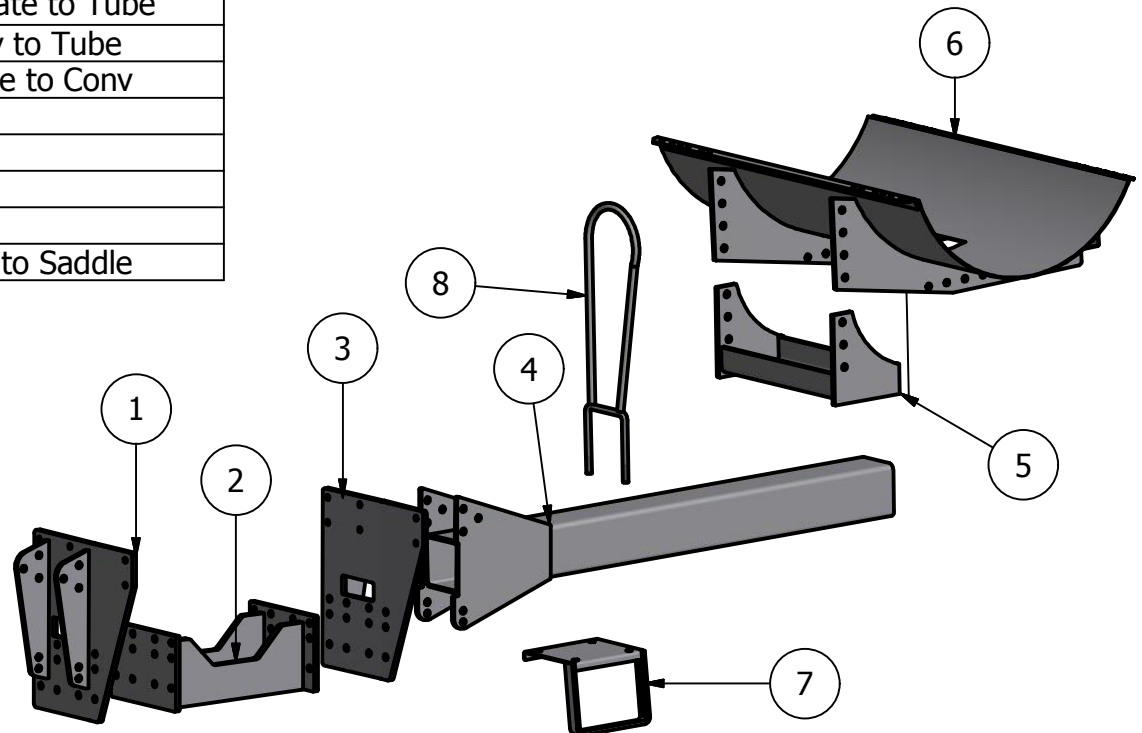

Side Mount

Case IH

7110,7120,7130,7140,7150
7210,7220,7230,7240,7250
8910,8920,8930,8940,8950

1

PARTS LIST

ITEM	QTY	PART NUMBER	DESCRIPTION
1	1	20-1410R	Case MAG HC Side Plate R
2	1	20-1201	Magnum Undertruss
3	1	20-1410L	Case MAG HC Side Plate L
4	2	20-1022	7x7x6' tube, black
5	2	20-1800	Saddle Conv.
6	2	20-1011	300 Saddle
7	1	30-1903	Step bottom Bracket
8	1	30-1902	Step Handle

Price List

300 gal w/Tanks $4,900.00

400 gal w/Tanks $5430.00

Limitations may apply. Please consult
API Sales at 800-288-1117.

Bolt List

QTY	Description	Placement
12	5/8 x 5 1/2 Bolts	Side Plate to Tractor
24	3/4 x 2 1/2 Bolts	Side Plates to Undertruss
20	3/4 x 2 1/2 Bolts	Side plate to Tube
4	3/4 x 7 x 9 U Bolts	Conv to Tube
12	3/4 x 2 1/2 Bolts	Saddle to Conv
12	16mm Hardened Flat Washer	
12	5/8 Nut	
64	3/4 in Lock Washers	
64	3/4 in Nuts	
4	Nylon Straps	Tank to Saddle

300 ID: CS-MAG-7189-8798-SMS-300R

400 ID: CS-MAG-7189-8798-SMS-400R

2

1

1