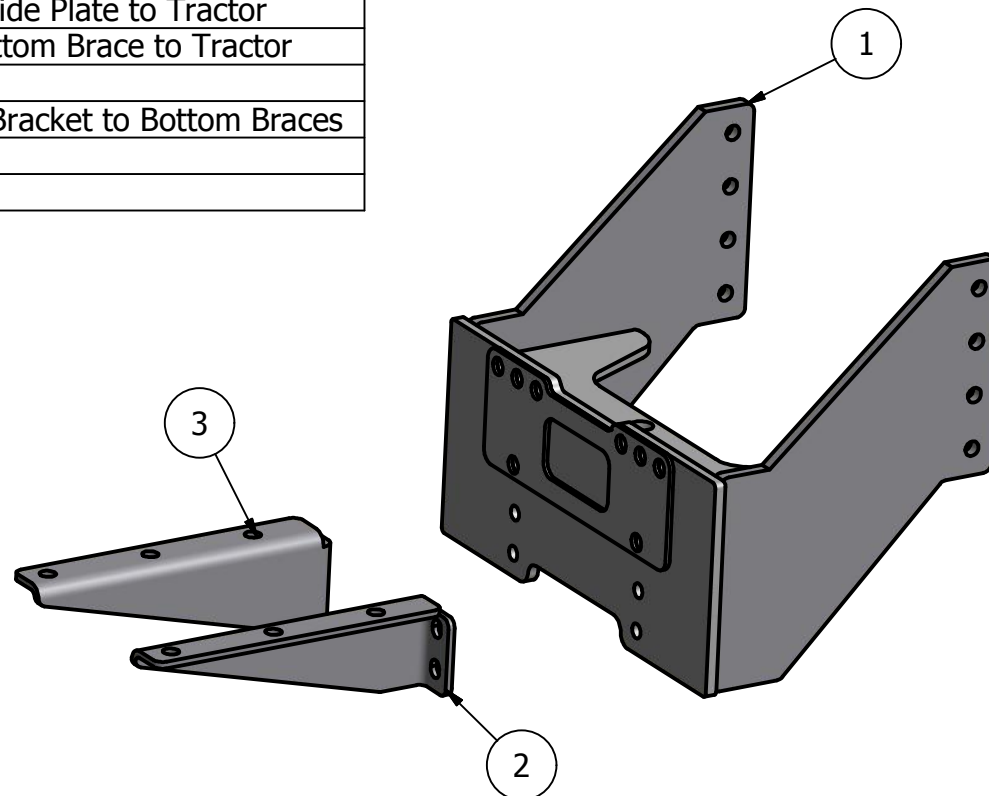

2

↓

Front Mount Conv. Case IH Magnum 2011-Current 235,260,290,315,340

1

↓

PARTS LIST

ITEM	QTY	PART NUMBER	DESCRIPTION
1	1	20-1603	Magnum 2011 Front Bracket
2	1	20-1710R	Magnum 2011 FM Bottom Brace RH
3	1	20-1710L	Magnum 2011 FM Bottom Brace LH

Price List
$915.00

Limitations may apply.
Please consult API Sales
at 800-288-1117.

Bolt List

QTY	Description	Placement
8	20 mm x 60 mm Bolts	Side Plate to Tractor
6	20 mm x 45 mm Bolts	Bottom Brace to Tractor
14	20 mm Harden Flatwashers	
4	3/4 x 2 1/2 Bolts	Front Bracket to Bottom Braces
4	3/4 in Lock Washers	
4	3/4 in Nuts	

Conv ID: CS-MAGMX-11CU-FM-CONV