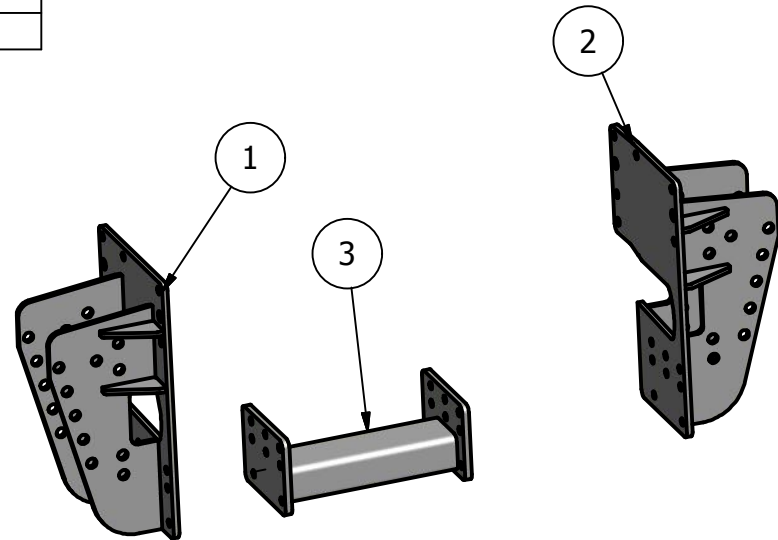

Side Mount Duals Conv. Case IH

Magnum

235,260,290,315,340 (2011-2013)

PARTS LIST

ITEM	QTY	PART NUMBER	DESCRIPTION
1	1	20-1413 R	Side Plate 2013 MX Duals RH
2	1	20-1413 L	Side Plate 2013 MX Duals LH
3	1	20-1207	Case 2011 Magnum Undertruss

Price List
\$1375.00

Limitations may apply. Please consult
API Sales at 800-288-1117.

Bolt List

QTY	Description	Placement
12	20 mm x 60 mm Bolts	Side Plate to Tractor
12	20 mm Harden Flatwashers	
16	3/4 x 2 1/2 Bolts	Side Plates to Undertruss
16	3/4 in Lock Washers	
16	3/4 in Nuts	

Front

Conv ID: CS-MAGMX-1113-SMD-CONV