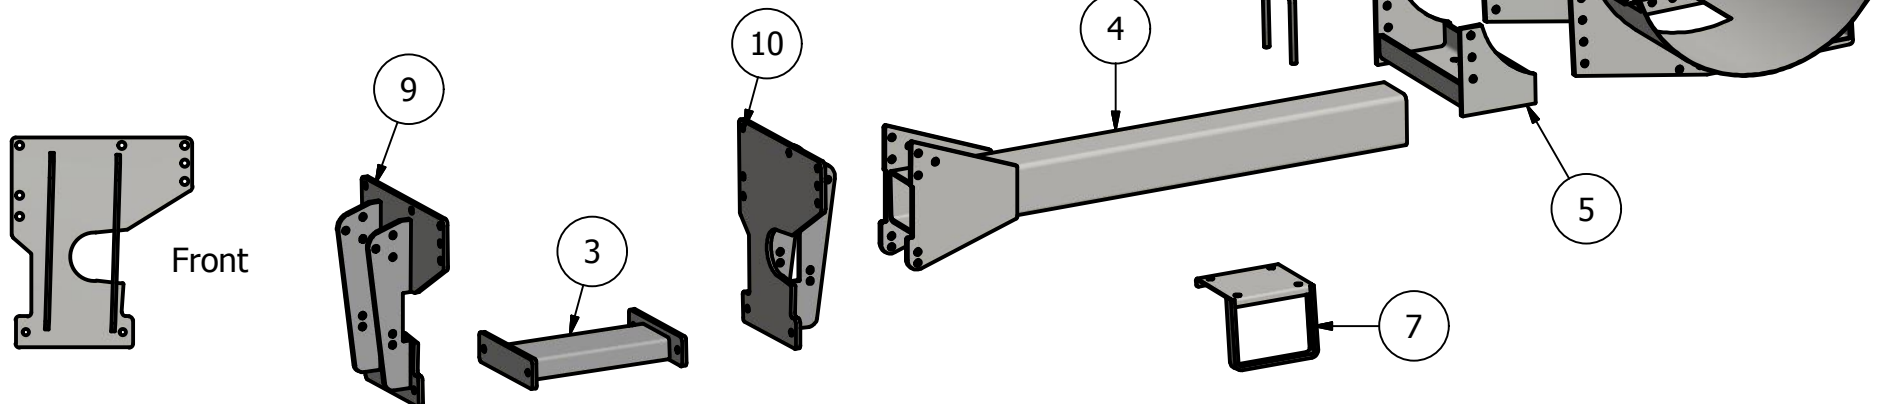

2

Side Mount Case IH Magnum Mid Range

180, 190, 210, 225 (2009-2010)
200, 220, 240 (2014)

1

PARTS LIST			
ITEM	QTY	PART NUMBER	DESCRIPTION
3	1	20-1209	CS Magnum 180-225 Undertruss
4	2	20-1025	7x7x6' tube, black
5	2	20-1800	Saddle Conv.
6	2	20-1011	300 Saddle
7	1	30-1903	Step bottom Bracket
8	1	30-1902	Step Handle
9	1	20-1416R	Side Plate RH Mid Range 2014
10	1	20-1416L	Side Plate LH Mid Range 2014

Price List
$4900.00

Limitations may apply. Please consult API Sales at 800-288-1117.

Bolt List		
QTY	Description	Placement
12	20 mm x 90 mm Bolts	Side Plate to Tractor
2	20 mm x 110 mm Bolts	Step to Side Plates to Tractor
14	20 mm Harden Flatwashers	
4	3/4 x 2 1/2 Bolts	Side Plates to Undertruss
20	3/4 x 2 1/2 Bolts	Side plate to Tube
4	3/4 x 7 x 9 U Bolts	Conv. to Tube
12	3/4 x 2 1/2 Bolts	Saddle to Conv.
34	3/4 in Lock Washers	
34	3/4 in Nuts	
4	Nylon Straps	Tank to Saddle
2	3M Non Skid Pads	

300 ID: CS-MAGMX-0914-SMS-300R

2

1

1