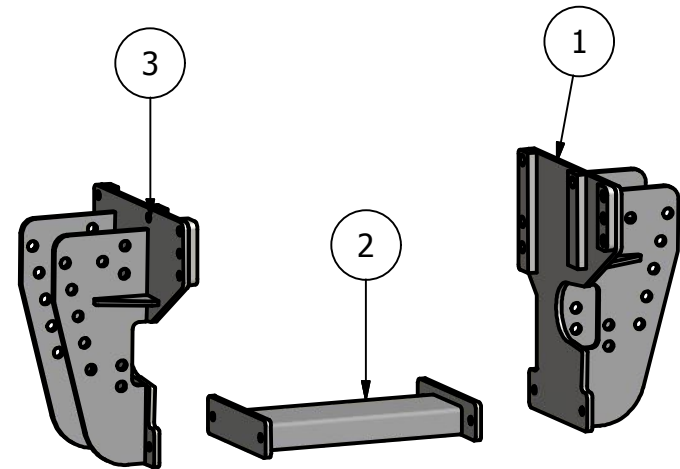

Side Mount Dual Conv. Case IH MX Series

180,200,220,240,270 (1999-2002)
210,230,255,285 (2003-2005)
215,245,275,305 (2006-2007)
Magnum
215,245,275,305,335 (2008-2011)

PARTS LIST			
ITEM	QTY	PART NUMBER	DESCRIPTION
1	1	20-1414 L	Case MX New Style Side Plate L
2	1	20-1205	Case MX Undertruss New style
3	1	20-1414 R	Case MX New Style Side Plate R

Price List
\$1375.00

Limitations may apply.
Please consult API Sales
at 800-288-1117.

Bolt List		
QTY	Description	Placement
12	20 mm x 90 mm Bolts	Side Plate to Tractor
2	20 mm x 110 mm Bolts	Step to Side Plates to Tractor
14	20 mm Harden Flatwashers	
4	3/4 x 2 1/2 Bolts	Side Plates to Undertruss
4	3/4 in Lock Washers	
4	3/4 in Nuts	