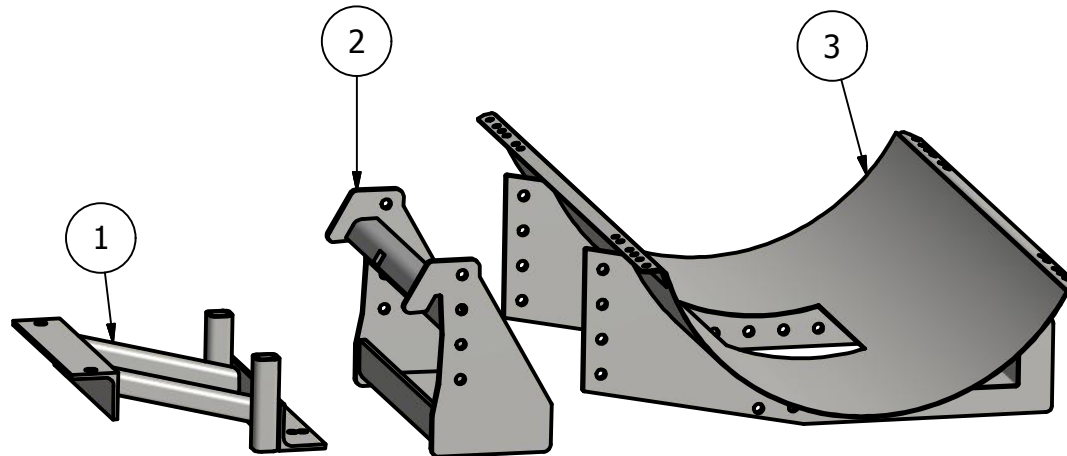

Front Mount Case IH MXM 175, MXM190

PARTS LIST			
ITEM	QTY	PART NUMBER	DESCRIPTION
1	1	20-1607	Front mount Bracket
2	1	20-1303	Case MX 180/270 Hook
3	1	20-1011	300 Saddle

Price List
\$1850.00

Limitations may apply. Please
consult API Sales at 800-288-1117.

Bolt List		
QTY	Description	Placement
2	20 mm x 45 mm Bolts	Side Plate to Tractor
2	20 mm Harden Flatwashers	
2	3/4 x 2 1/2 Bolts	Tractor Bracket to Hook
8	3/4 x 2 1/2 Bolts	Hook to Saddle
10	3/4 in Lock Washers	
10	3/4 in Nuts	
2	Nylon Straps	Tank to Saddle